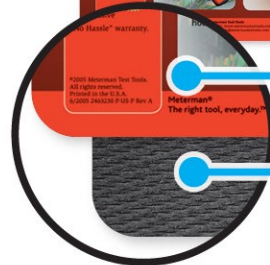

Counter Mats

Super Duty & Heavy Duty

- Image directly printed to plastic surface – never to paper.
- Our EXCLUSIVE Supported Adhesion Coating (SAC) is a polymer film fused to the open cell natural rubber backing.

SAC is the exclusive extra component that makes Super Duty the industry's most durable counter mat.

Formerly known as Heavy Duty.

- Image directly printed to plastic surface – never to paper.
- Heavy Duty open cell natural rubber backing.

Heavy Duty is a durable general purpose counter mat and an economical alternative to Super Duty.

Formerly known as Standard Duty.

Keep your image looking better, longer.

Standard Sizes

For more information, contact: